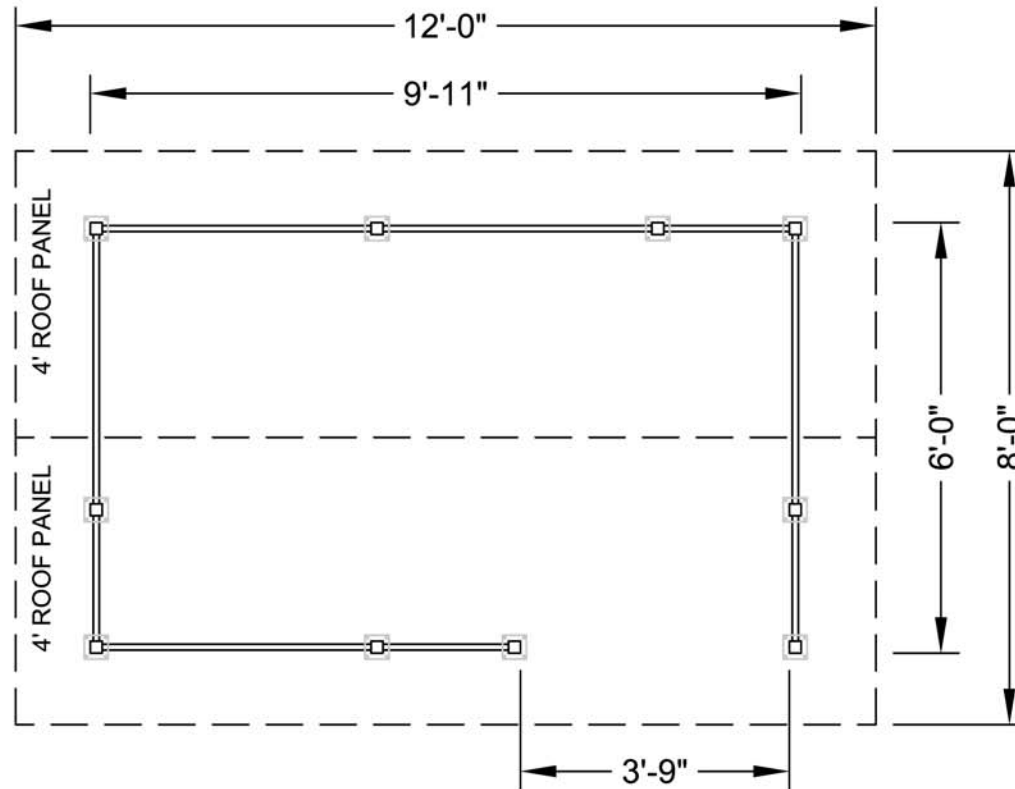

FRAME	PANEL FINISH	MODEL #
BRONZE	Int.: SMOKED LEXAN	
	Ext.: SMOKED LEXAN	

- = ROOF FOOTPRINT
- = POST
- ==== = WALL PANEL