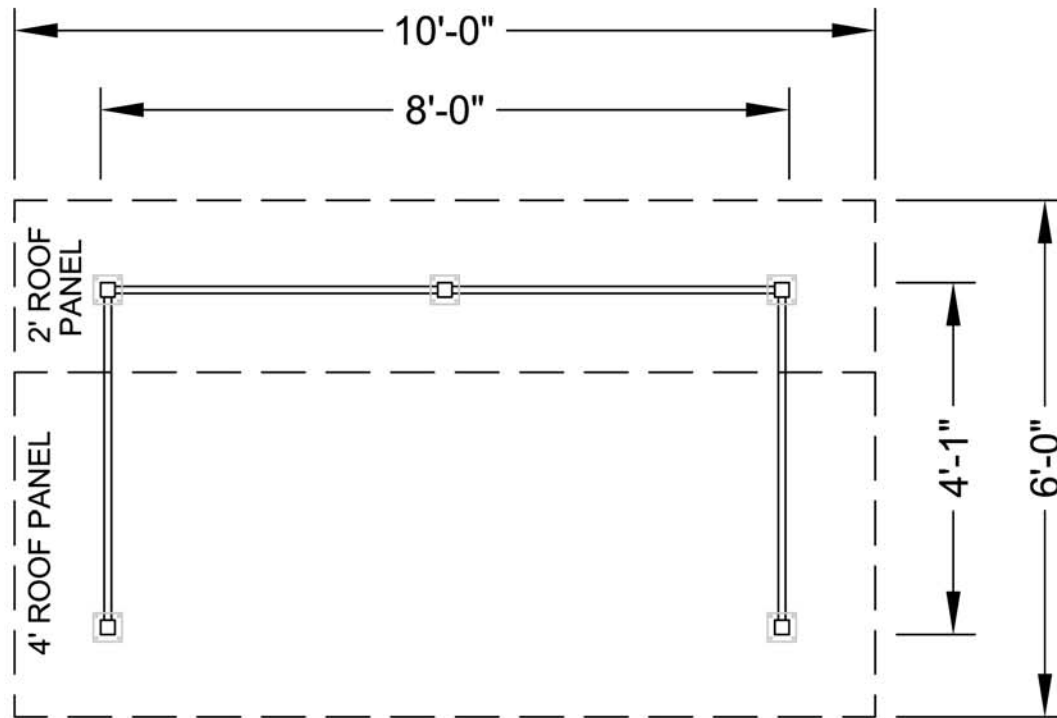

FRAME	PANEL FINISH	MODEL #
BRONZE	Int.: SMOKED LEXAN	
	Ext.: SMOKED LEXAN	

- = ROOF FOOTPRINT
- = POST
- ====> = WALL PANEL