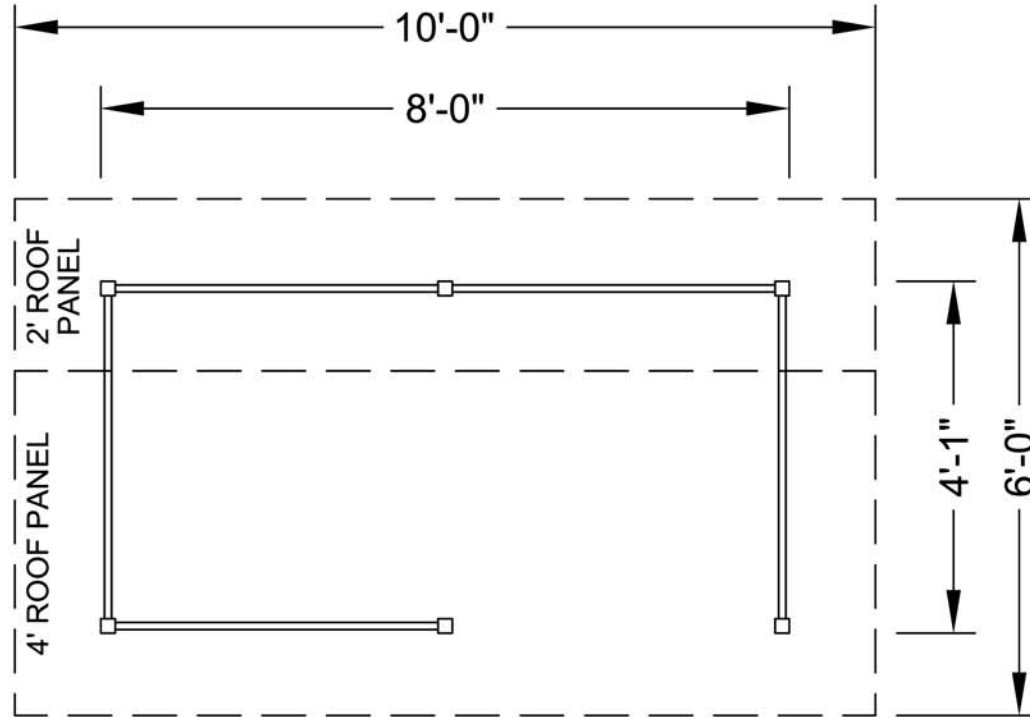

FRAME	PANEL FINISH	MODEL #
BRONZE	Int.: SMOKED LEXAN	
	Ext.: SMOKED LEXAN	

----- = ROOF FOOTPRINT